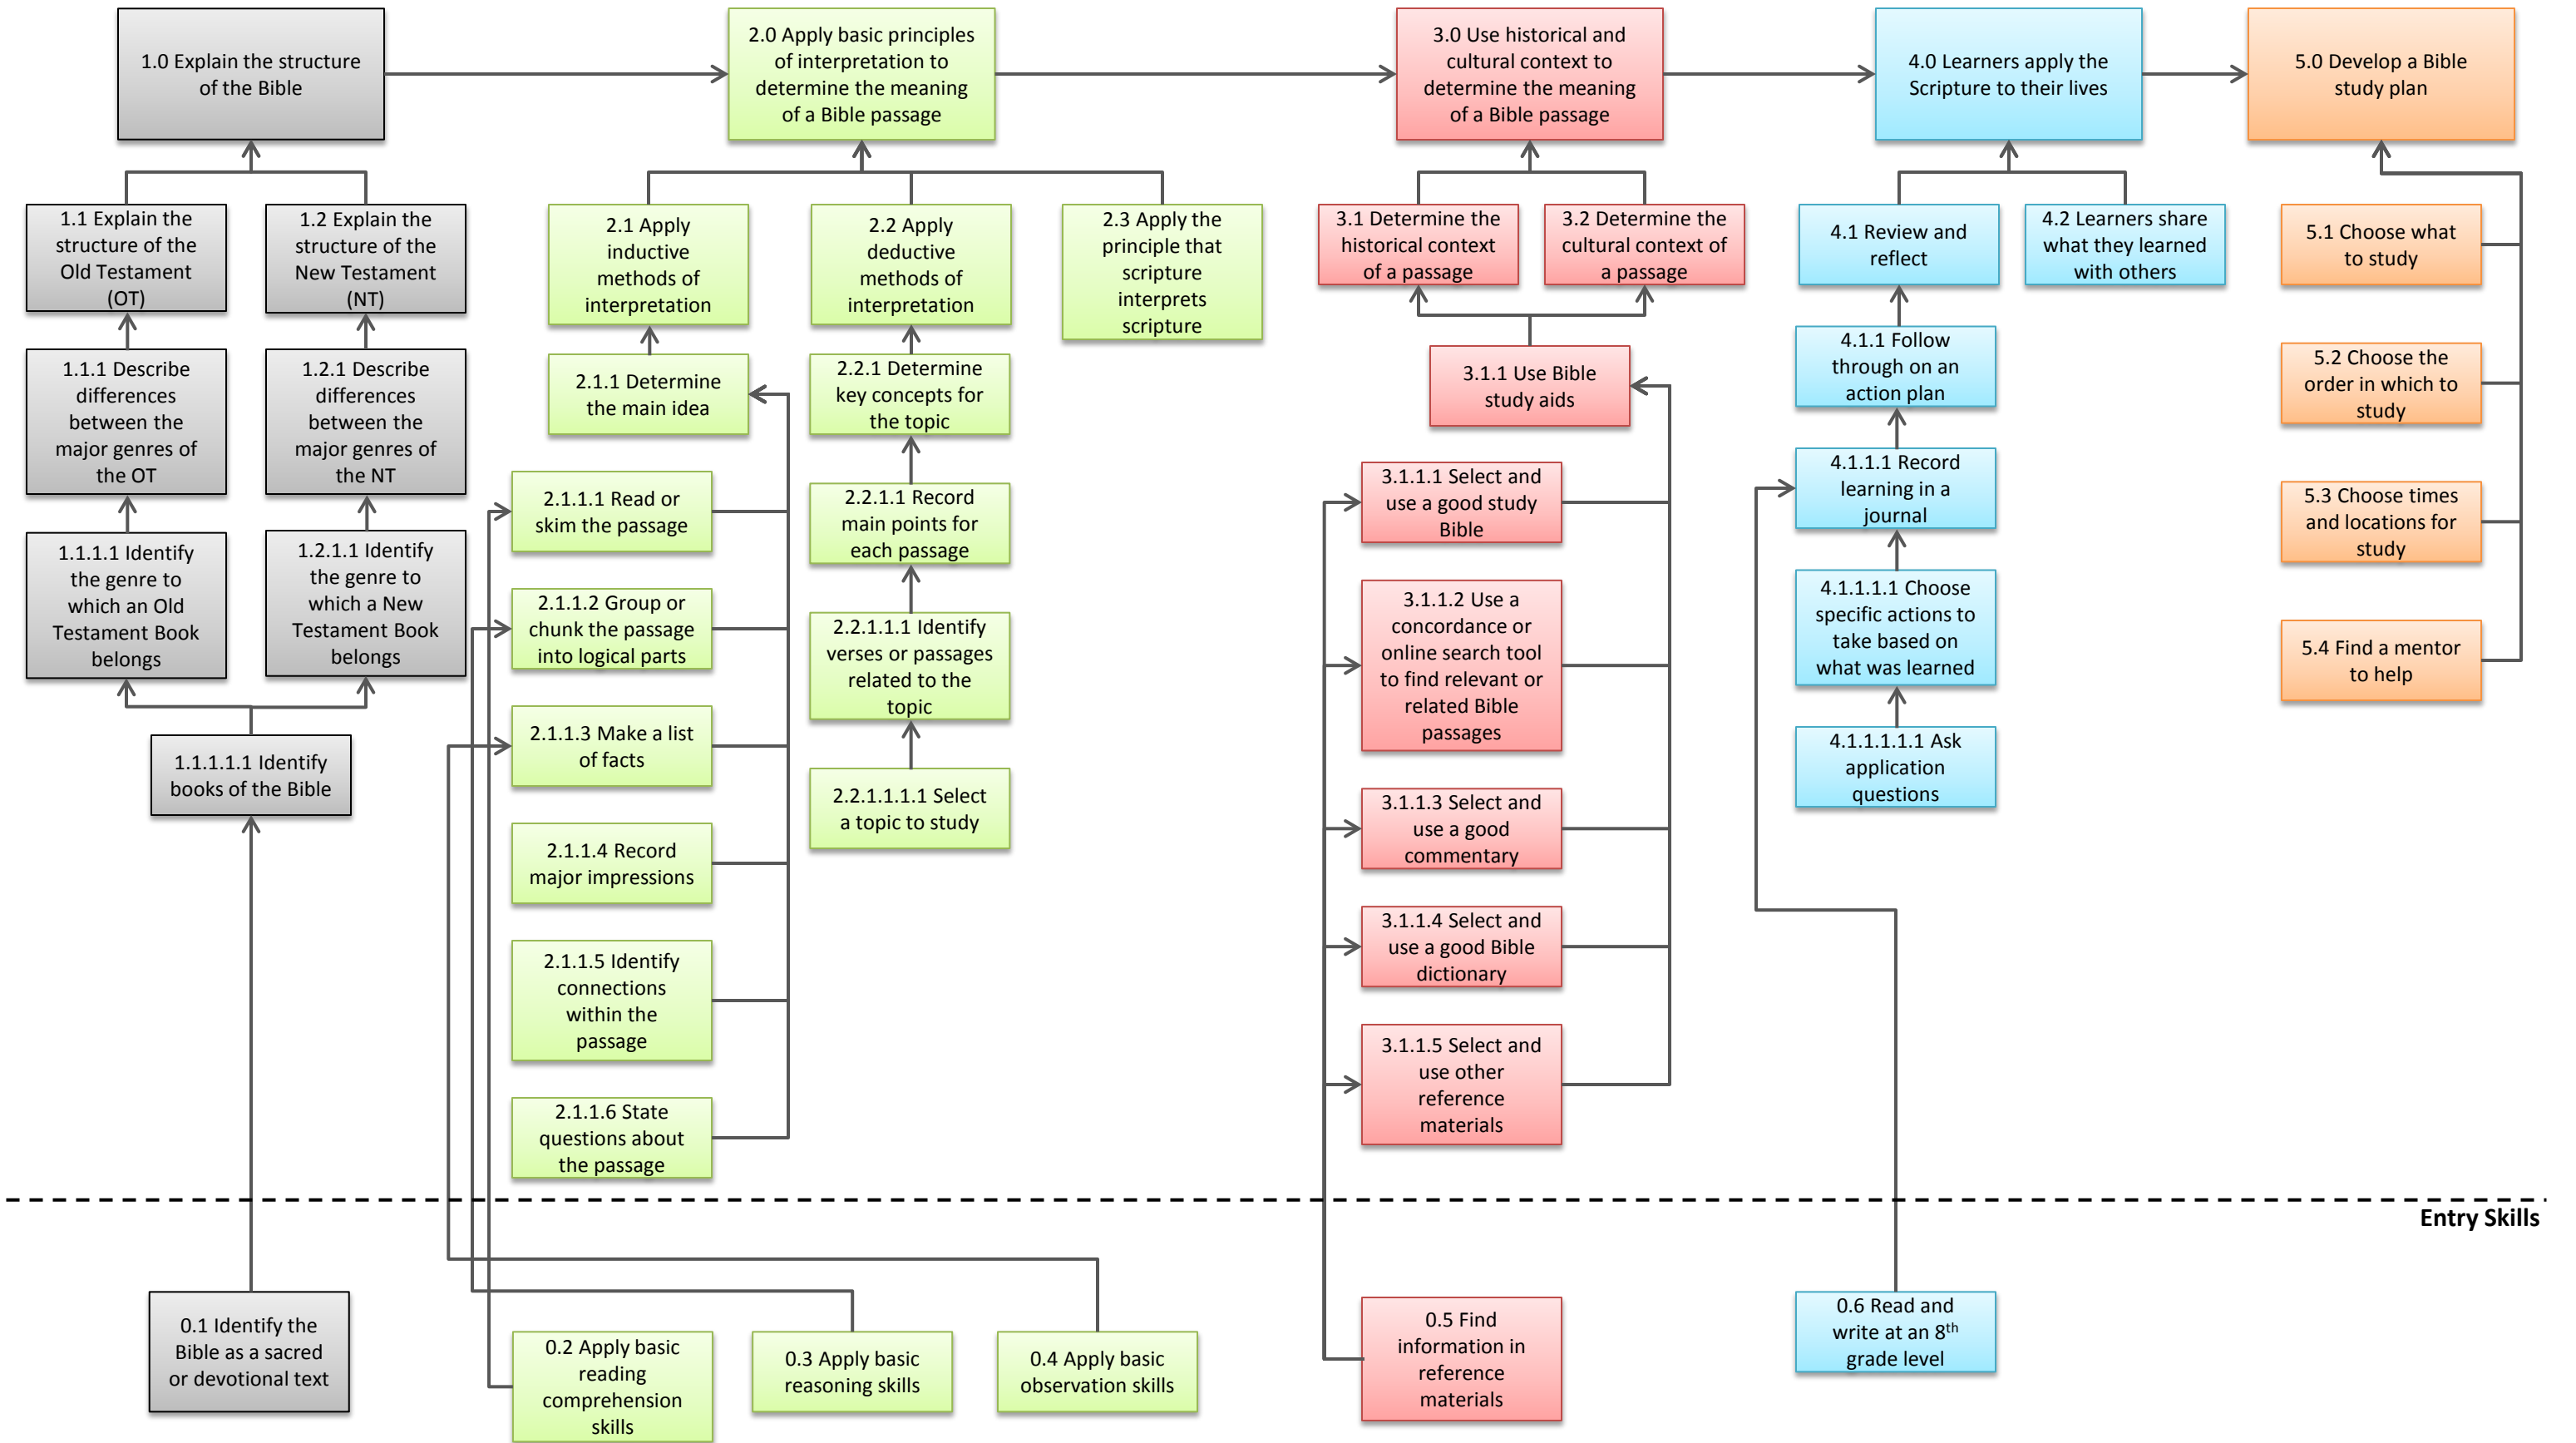

Bible Study 101 Learning Task Map
 Doug Wolfe | EdTech 512

Learners will confidently study a Bible passage, identify the core meaning, and apply it to their lives.

Entry Skills